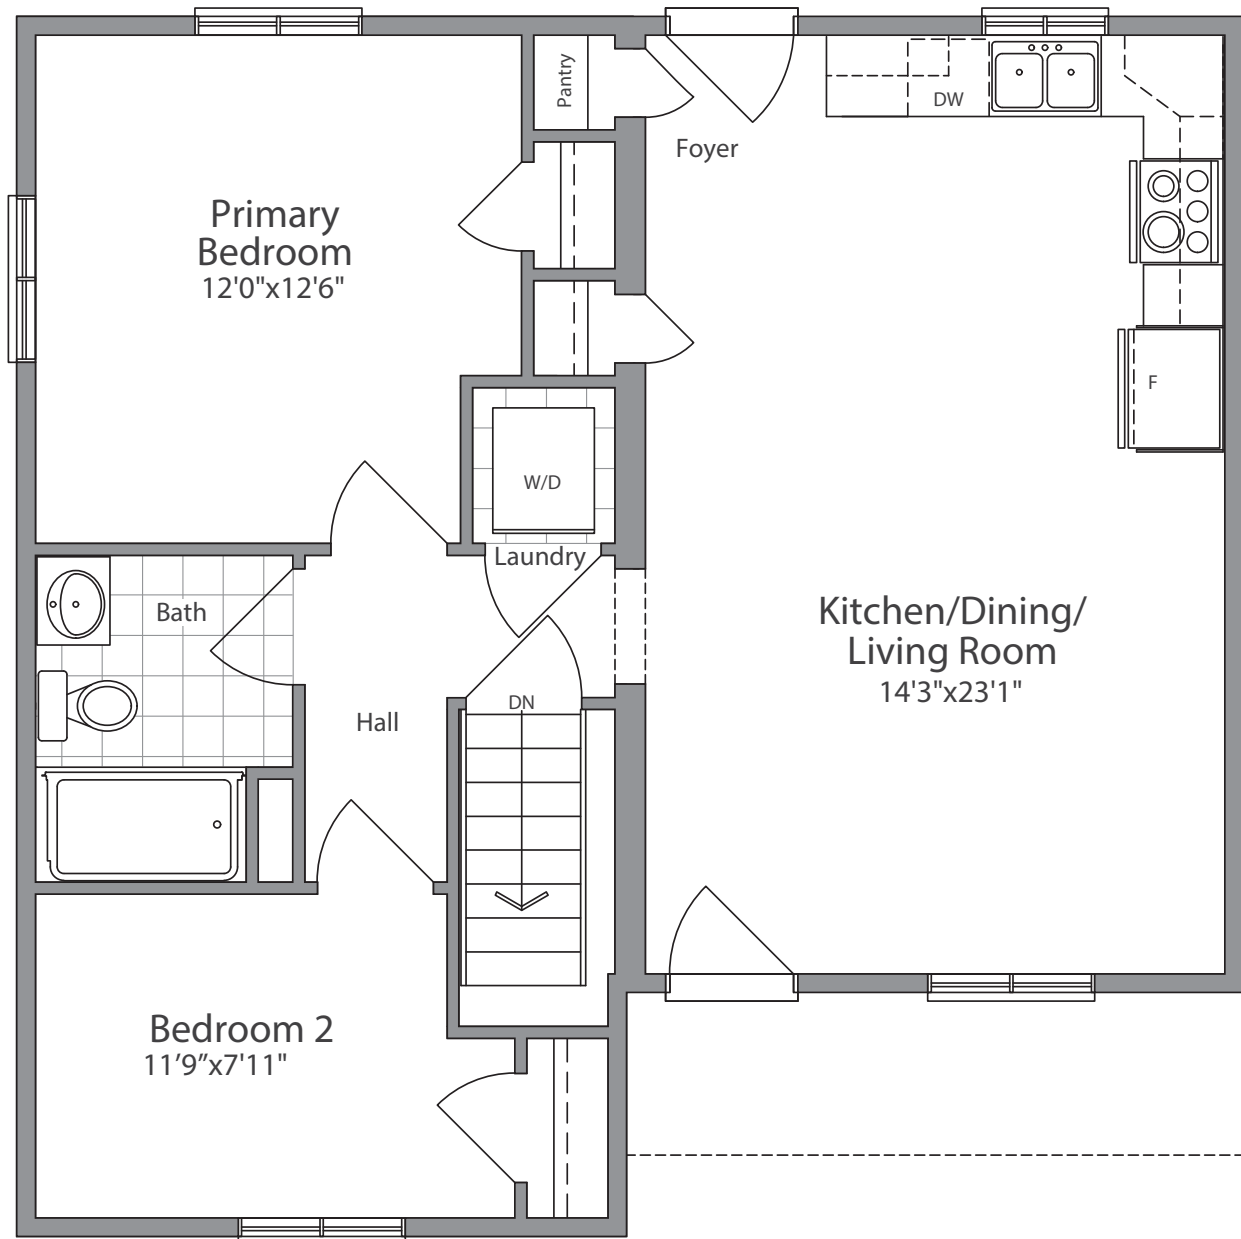

BROOKVIEW

814 SQ. FT.

2 BEDROOMS - 1 BATH

All drawings are artist's concepts and may vary slightly from the final product. Actual usable floor space may vary from stated area, and square footage has been calculated based on usable living space according to the TARIION rules, and does not include garages or unfinished basement areas. Drawings may show optional features which may not be included in the base price. Bulkheads & box outs may be required as chases for plumbing & mechanical. Garage main door location, if applicable, may vary subject to grade. Specifications subject to change without notice. E. & O. E. July, 2021