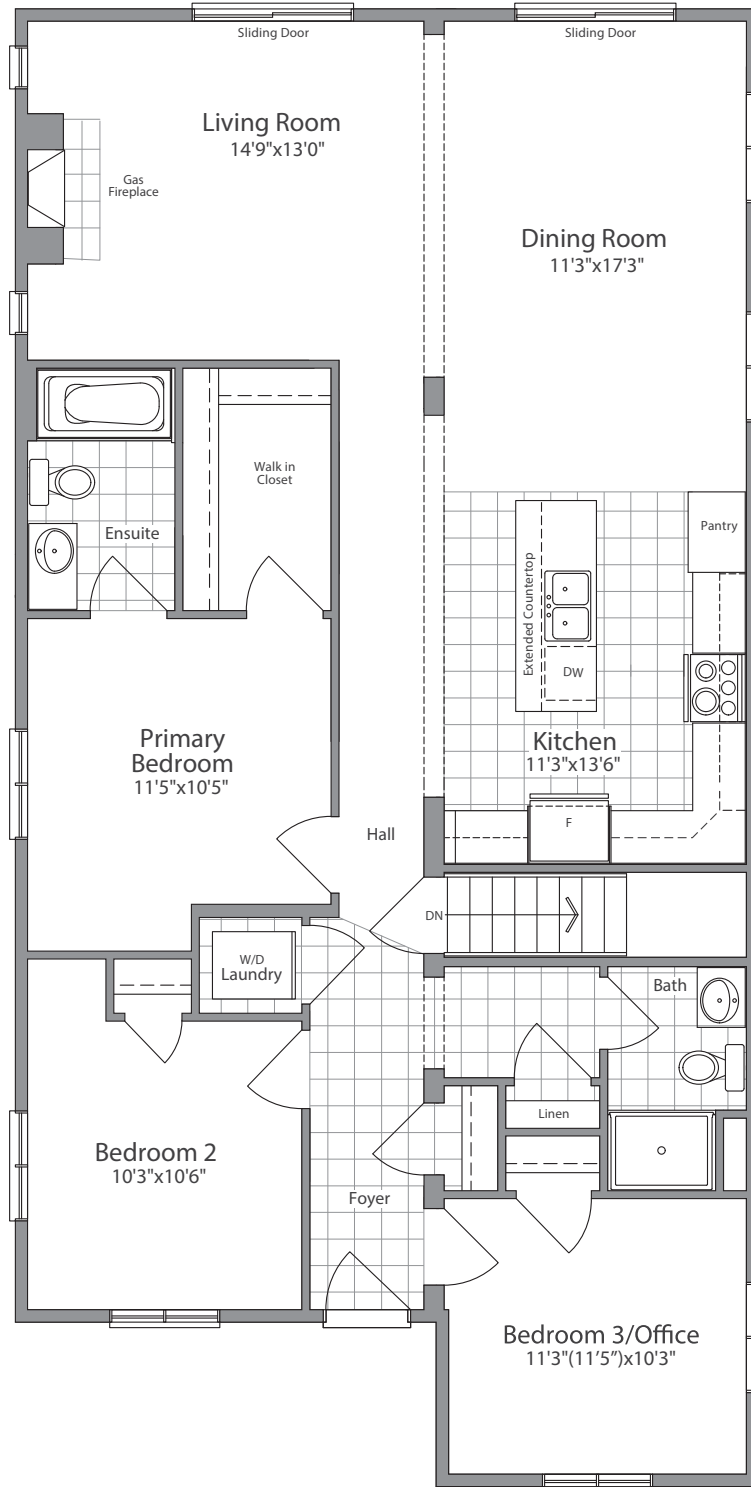

RIVERS EDGE

1400 SQ. FT.

3 BEDROOMS - 2 BATH

All drawings are artist's concepts and may vary slightly from the final product. Actual usable floor space may vary from stated area, and square footage has been calculated based on usable living space according to the TARIION rules, and does not include garages or unfinished basement areas. Drawings may show optional features which may not be included in the base price. Bulkheads & box outs may be required as chases for plumbing & mechanical. Garage main door location, if applicable, may vary subject to grade. Specifications subject to change without notice. E. & O. E. July, 2021